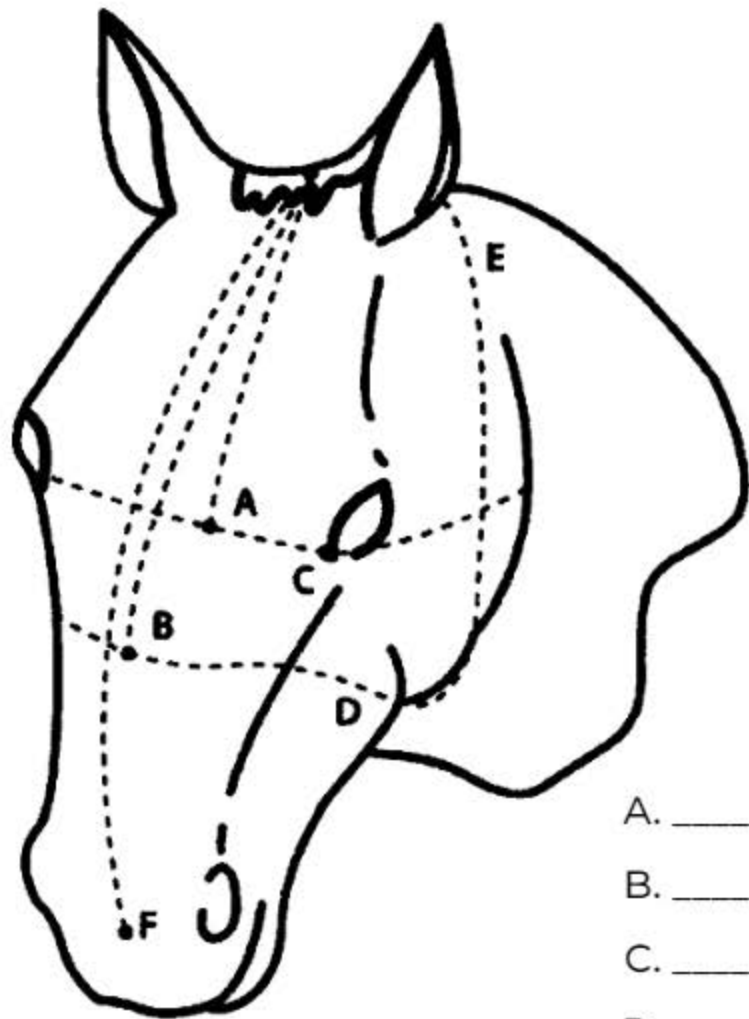

Measuring Guide from Equine Sun Visor

- A. _____
- B. _____
- C. _____
- D. _____
- E. _____
- F. _____

- A. Distance from center between ears to the line between the tear ducts of both eyes.
- B. Distance from center between ears to mid face where noseband will be.
- C. Distance tear ducts of both eyes.
- D. Circumference around mid face to under jaw.
- E. Distance from the poll to under the jaw.
- F. For Nose Extensions: Distance from center between ears to where you want the extension to end.

SIZE	A	B	C	D	E	F
Large Pony/POA	7	13	7.5	25	16.5	18
Arabian/Cob	8	14	7.5	25	19	20
Average	10	14.5	8	27	20	22
Thoroughbred	9	15	8	26	20	22
Large	10	15	8	30	21.5	24
Standard Warmblood	12	18	9	28	21.5	26